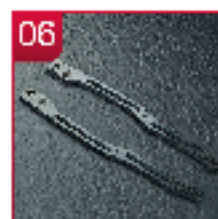

210645R/BK
RMX alum. lightweight integrated front head mount

820139
Alum. lightweight 2WD axle (2)

820136
Alum. wheel hubs simm (large brake disc shaped)

210576R/BK
RMX 2.0 Alum. upper arm set

210681R/BK
KMX carbon front upper brace set

210663
RMX Carbon front upper deck 3.5

820125R/BK
Alum. servo mount

210661R/BK
Alum. post M3X13 (2)

210668-1BK
RMX alum. upper deck adapter reinforcement

210885-1BK
RMX alum. spur gearbox set A/B

210666-1BK
RMX alum. gearbox rear cover