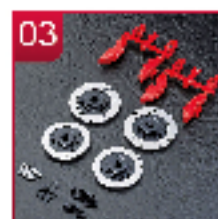

210645R/BK
RMX alum. lightweight integrated front head mount

820139
Alum. lightweight 2WD axle (2)

820136
Alum. wheel hubs simm (large brake disc shaped)

210576R/BK
RMX 2.0 Alum. upper arm set

210681R/BK
KMX carbon front upper brace set

210663
RMX Carbon front upper deck 3.5

820125R/BK
Alum. servo mount

210661R/BK
Alum. post M3X13 (2)

210668-1BK
RMX alum. upper deck adapter reinforcement

210885-1BK
RMX alum. spur gearbox set A/B

210666-1BK
RMX alum. gearbox rear cover