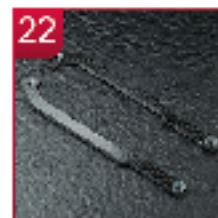

210838
Alum. ball diff. joint set

020154R/BK
Alum. adj. suspension mount (11.5-118)

210667BK
RMX alum. motor mount

210602
RMX 50T spur gear (POM) (mechanical)

210864
RMX Carbon rear upper deck 3.0

210637R/BK
Carbon short battery holder set